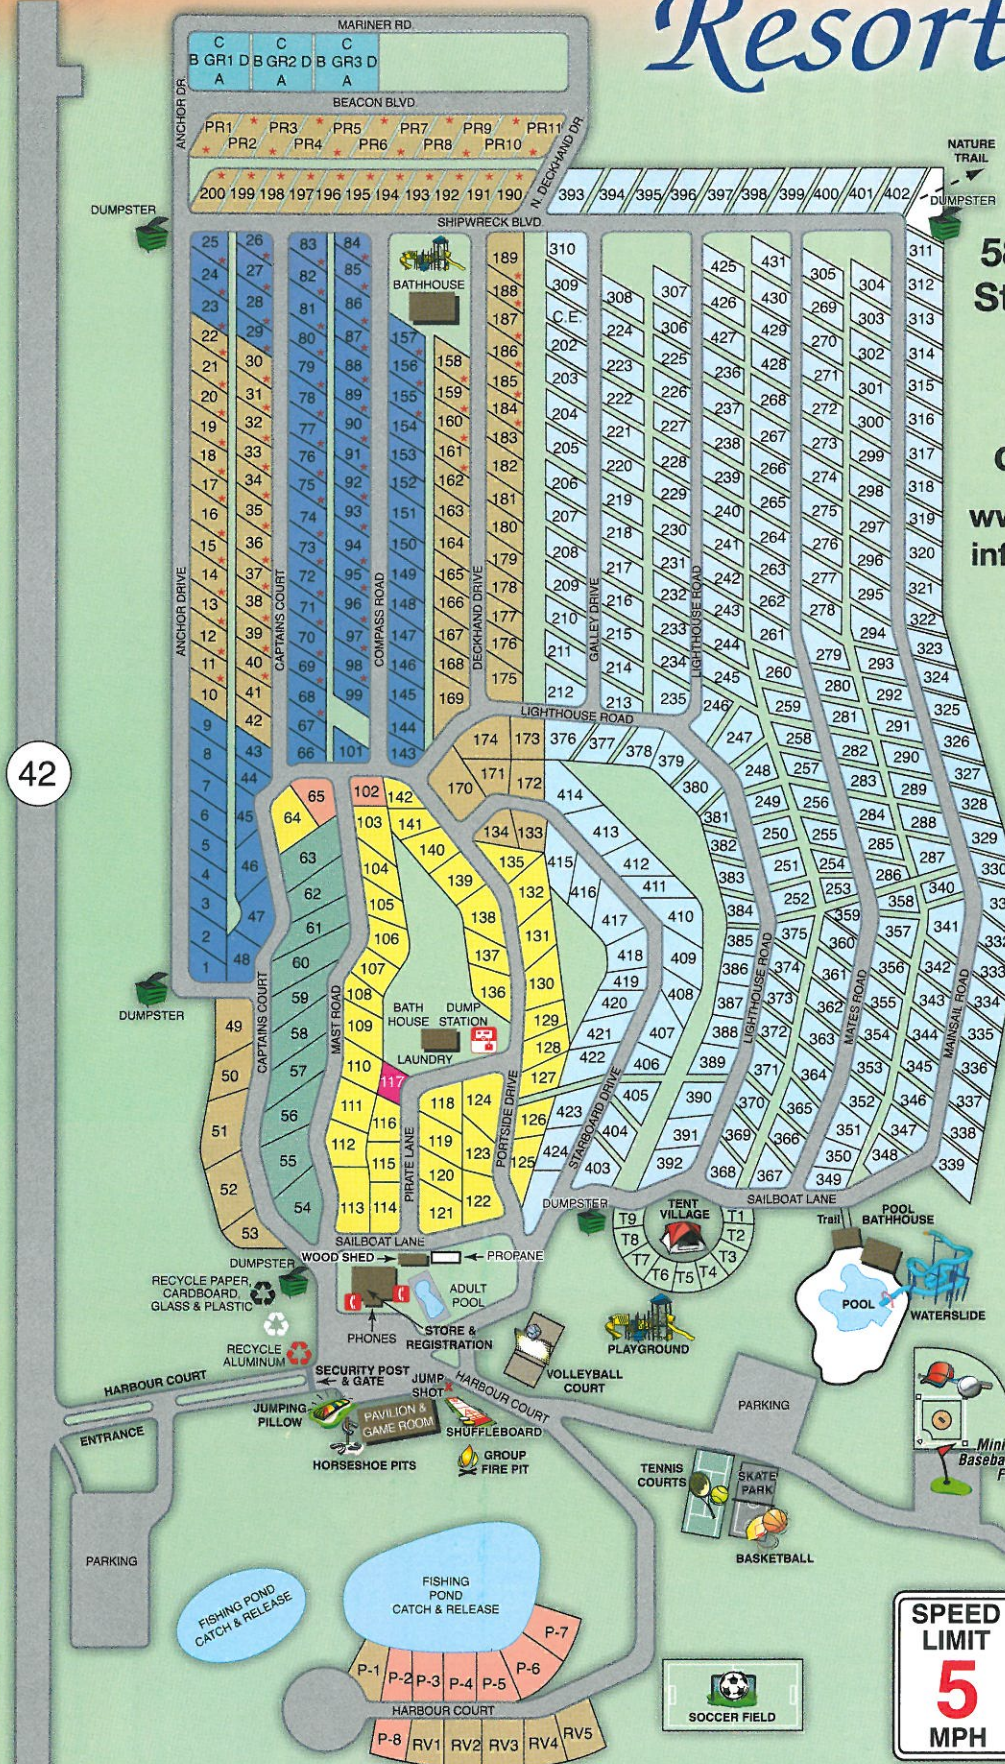

Welcome to... Harbour Village Resort

42

**5840 Highway 42 North
Sturgeon Bay, WI 54235
Door County**
**(920) 743-0274
or (920) 743-8267**
www.harbourvillageresort.net
info@harbourvillageresort.net

LEGEND

- Available to Member or Public
- Group Sites
- Private Sites
- Harbour Village Member Sites
- Pull-Thru
- Seasonal Sites
- Rental Units
- Park Attendant
- Non-Wooded Sites

SPEED LIMIT
5
MPH

All Rights Reserved ©